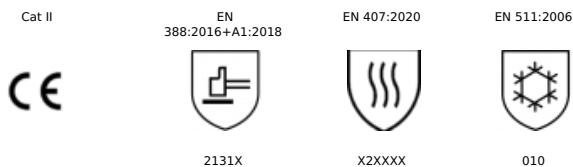

NORMS & CERTIFICATES

INDUSTRIES

Construction

Mining

Warehousing & Distribution

HAZARDS

Cold

Liquids

TRADES & APPLICATIONS

- Brick laying
- Plumbing
- Washing and cleaning
- Pool /Pond Maintenance
- Shipping/Receiving

GET IN TOUCH

SHOWA International | WTC - Tower 2 - Strawinskyaan 1077 XX Amsterdam - The Netherlands
showagroup.com | info@showagroup.eu
© SHOWA GROUP 2024 | All rights reserved